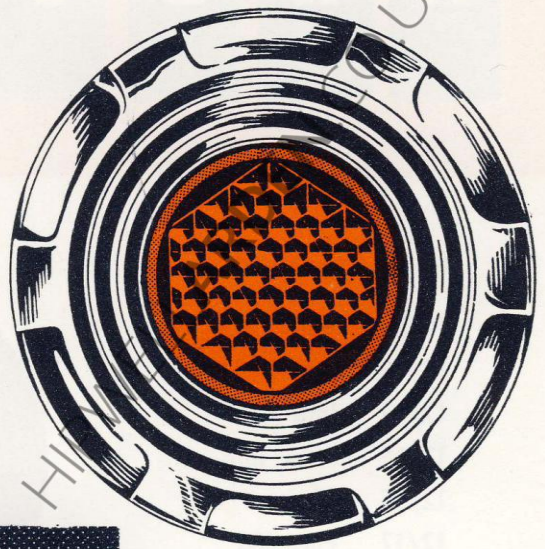

ARDEN

Continental

H.K. WASHER DISCS

Ref. No.	Model
10/B	Mini
12/10	Morris 1100
12/12	Imp
12/15	New Imp
12/25	Viva
12/17	Fiat 600
13/1	A40
13/2	Ford
13/3	Ford
13/4	Herald
13/5	Vauxhall 20
13/6	Hillman 64
13/7	Austin A55
13/8	Vauxhall 64
13/15	Ford 4/6
13/16	Herald Estate
14/10	Morris 1000
14/11	B.M.C. A55
14/14	Vauxhall 60
14/16	B.M.C. A60

H.K. WIRE WHEEL

H.K. DIAMOND

H.K. TURBO

H.K. SLOT

Suggested Prices :

H.K. SLOT	45/-
H.K. WIRE	45/-
H.K. TURBO	55/-
H.K. DIAMOND	45/-

IF YOU WANT BETTER QUALITY DISCS, SEE OUR OTHER TYPES ON LISTS WDL 1/66, ST 1/64, WW 1/64.

CONTINENTAL DESIGNS - *international appeal*

ARDEN

REFLECTOR SPINNERS

IN SETS OF FOUR

VISIBLE WELL BEYOND THE RANGE
OF THE MOST POWERFUL HEADLAMPS

YOUR DECORATIVE
SAFEGUARD FOR NIGHT
DRIVING EASY
SINGLE SCREW FITTING TO
YOUR MOTOR CAR HUB CAPS