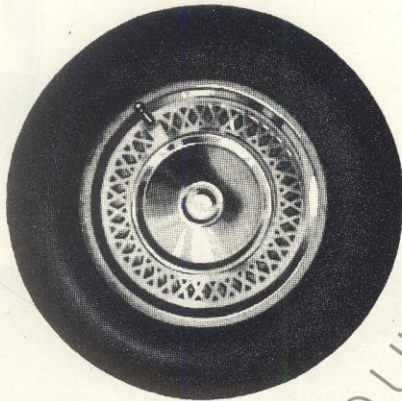

ARDEN

Continental

H.K. WASHER DISCS

Ref. No.	Model
10/B	Mini
12/10	Morris 1100
12/12	Imp
12/15	New Imp
12/25	Viva
12/17	Fiat 600
13/1	A40
13/2	Ford
13/3	Ford
13/4	Herald
13/5	Vauxhall 20
13/6	Hillman 64
13/7	Austin A55
13/8	Vauxhall 64
13/15	Ford 4/6
13/16	Herald Estate
14/10	Morris 1000
14/11	B.M.C. A55
14/14	Vauxhall 60
14/16	B.M.C. A60

H.K. WIRE WHEEL

H.K. DIAMOND

H.K. TURBO

H.K. SLOT

Suggested Prices :

H.K. SLOT	45/-
H.K. WIRE	45/-
H.K. TURBO	55/-
H.K. DIAMOND	45/-

IF YOU WANT BETTER QUALITY DISCS, SEE OUR OTHER TYPES ON LISTS WDL 1/66, ST 1/64, WW 1/64.

CONTINENTAL DESIGNS - *international appeal*

ARDEN

REFLECTOR SPINNERS

IN SETS OF FOUR

VISIBLE WELL BEYOND THE RANGE
OF THE MOST POWERFUL HEADLAMPS

YOUR DECORATIVE
SAFEGUARD FOR NIGHT
DRIVING EASY
SINGLE SCREW FITTING TO
YOUR MOTOR CAR HUB CAPS