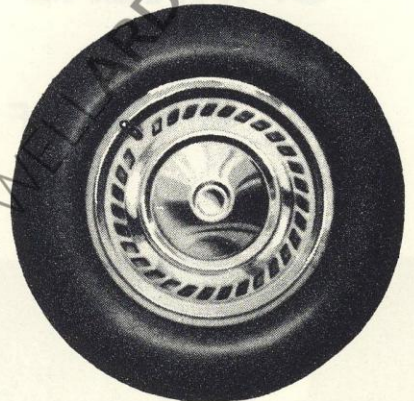

ARDEN

Continental

H.K. WASHER DISCS

Ref. No.	Model
10/B	Mini
12/10	Morris 1100
12/12	Imp
12/15	New Imp
12/25	Viva
12/17	Fiat 600
13/1	A40
13/2	Ford
13/3	Ford
13/4	Herald
13/5	Vauxhall 20
13/6	Hillman 64
13/7	Austin A55
13/8	Vauxhall 64
13/15	Ford 4/6
13/16	Herald Estate
14/10	Morris 1000
14/11	B.M.C. A55
14/14	Vauxhall 60
14/16	B.M.C. A60

H.K. WIRE WHEEL

H.K. DIAMOND

H.K. TURBO

H.K. SLOT

Suggested Prices :

H.K. SLOT	45/-
H.K. WIRE	45/-
H.K. TURBO	55/-
H.K. DIAMOND	45/-

IF YOU WANT BETTER QUALITY DISCS, SEE OUR OTHER TYPES ON LISTS WDL 1/66, ST 1/64, WW 1/64.

CONTINENTAL DESIGNS - *international appeal*

ARDEN

REFLECTOR SPINNERS

IN SETS OF FOUR

VISIBLE WELL BEYOND THE RANGE
OF THE MOST POWERFUL HEADLAMPS

YOUR DECORATIVE
SAFEGUARD FOR NIGHT
DRIVING EASY
SINGLE SCREW FITTING TO
YOUR MOTOR CAR HUB CAPS