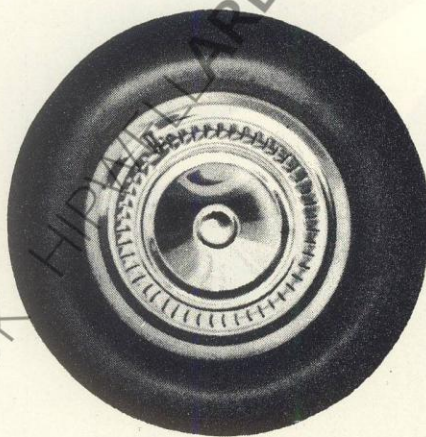

ARDEN

Continental

H.K. WASHER DISCS

Ref. No.	Model
10/B	Mini
12/10	Morris 1100
12/12	Imp
12/15	New Imp
12/25	Viva
12/17	Fiat 600
13/1	A40
13/2	Ford
13/3	Ford
13/4	Herald
13/5	Vauxhall 20
13/6	Hillman 64
13/7	Austin A55
13/8	Vauxhall 64
13/15	Ford 4/6
13/16	Herald Estate
14/10	Morris 1000
14/11	B.M.C. A55
14/14	Vauxhall 60
14/16	B.M.C. A60

H.K. WIRE WHEEL

H.K. DIAMOND

H.K. TURBO

H.K. SLOT

Suggested Prices :

H.K. SLOT	45/-
H.K. WIRE	45/-
H.K. TURBO	55/-
H.K. DIAMOND	45/-

IF YOU WANT BETTER QUALITY DISCS, SEE OUR OTHER TYPES ON LISTS WDL 1/66, ST 1/64, WW 1/64.

CONTINENTAL DESIGNS - *international appeal*

ARDEN

REFLECTOR SPINNERS

IN SETS OF FOUR

VISIBLE WELL BEYOND THE RANGE
OF THE MOST POWERFUL HEADLAMPS

YOUR DECORATIVE
SAFEGUARD FOR NIGHT
DRIVING EASY
SINGLE SCREW FITTING TO
YOUR MOTOR CAR HUB CAPS