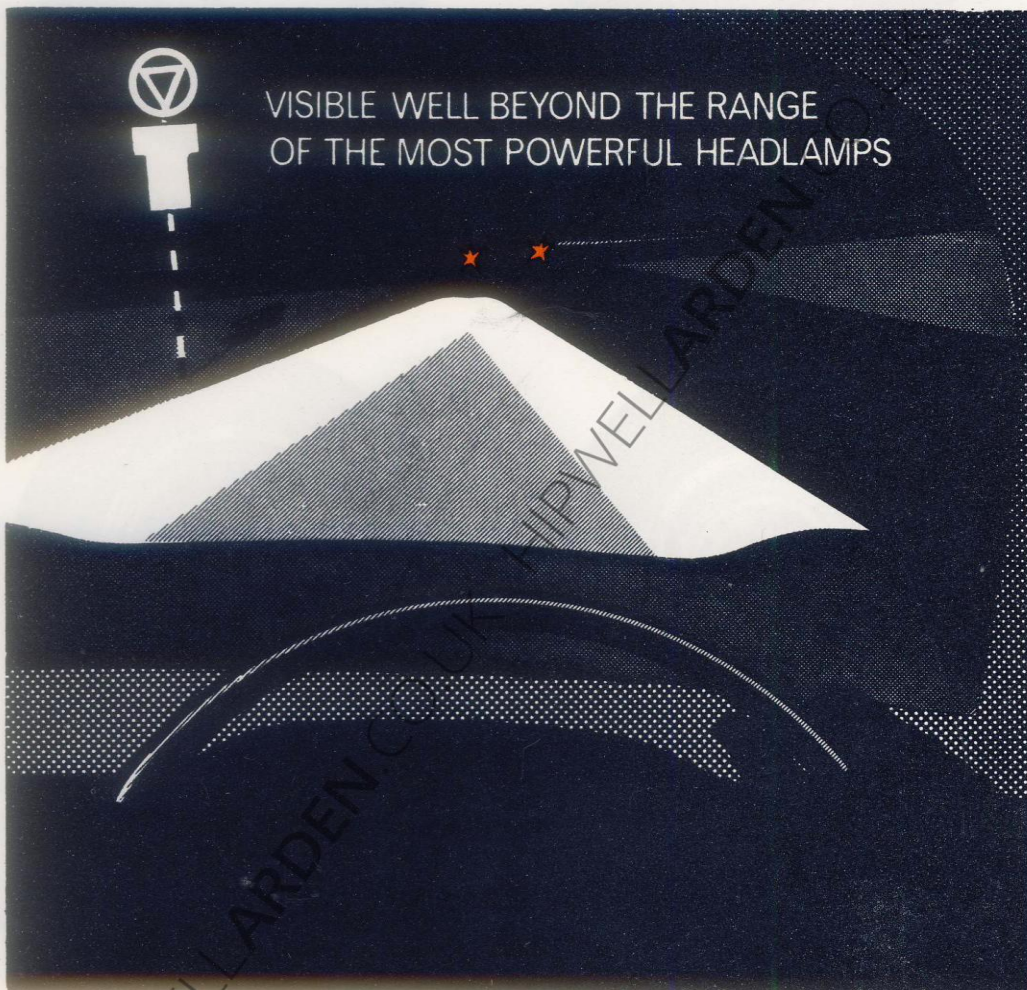

CONTINENTAL DESIGNS - *international appeal*

ARDEN

REFLECTOR SPINNERS

IN SETS OF FOUR

VISIBLE WELL BEYOND THE RANGE
OF THE MOST POWERFUL HEADLAMPS

YOUR DECORATIVE
SAFEGUARD FOR NIGHT
DRIVING EASY
SINGLE SCREW FITTING TO
YOUR MOTOR CAR HUB CAPS