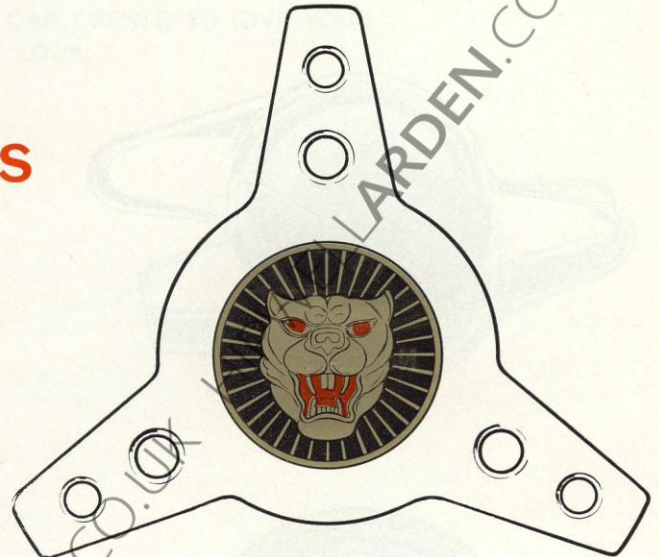

IMITATION KNOCK-ON CENTRE FIXING, FINISHED IN CHROME PLATE ON BRASS, DECORATIVE COLOURS. MOTIFS OF VARIOUS CAR CRESTS TO GIVE YOUR HUBS THAT ELEGANT LOOK.

No. 1

No. 2

No. 3

No. 4

No. 5

No. 6

Sets of 4

ANY TYPE OF CENTRE DESIGN CAN BE INCORPORATED IN THE SPINNERS AS A SPECIFIC ORDER . . .

VENTA SUPER SPINNERS

No. S-7

No. S-8

No. S-9

No. S-11

Sets of 4

ANY TYPE OF CENTRE DESIGN CAN BE INCORPORATED IN THE SPINNERS IF SPECIFIED
ILLUSTRATIONS ARE APPROXIMATELY HALF SIZE.

ARDEN

VENTA SPINNERS

No. S-15

No. S-19

B.10.R

REFLECTOR SPINNERS

IN SETS OF FOUR

ARDEN